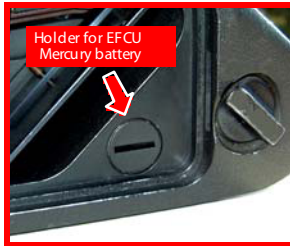

## UPGRADE KIT

Designed to REPLACE those prohibited, obsolete and hard-to-find Mercury-cell batteries, used for Memory-backup of DIGITAL T ACHO & EFCU COUNTERS

For all ARRI 35 III EFCU  
( Electronic Footage Counter Unit)